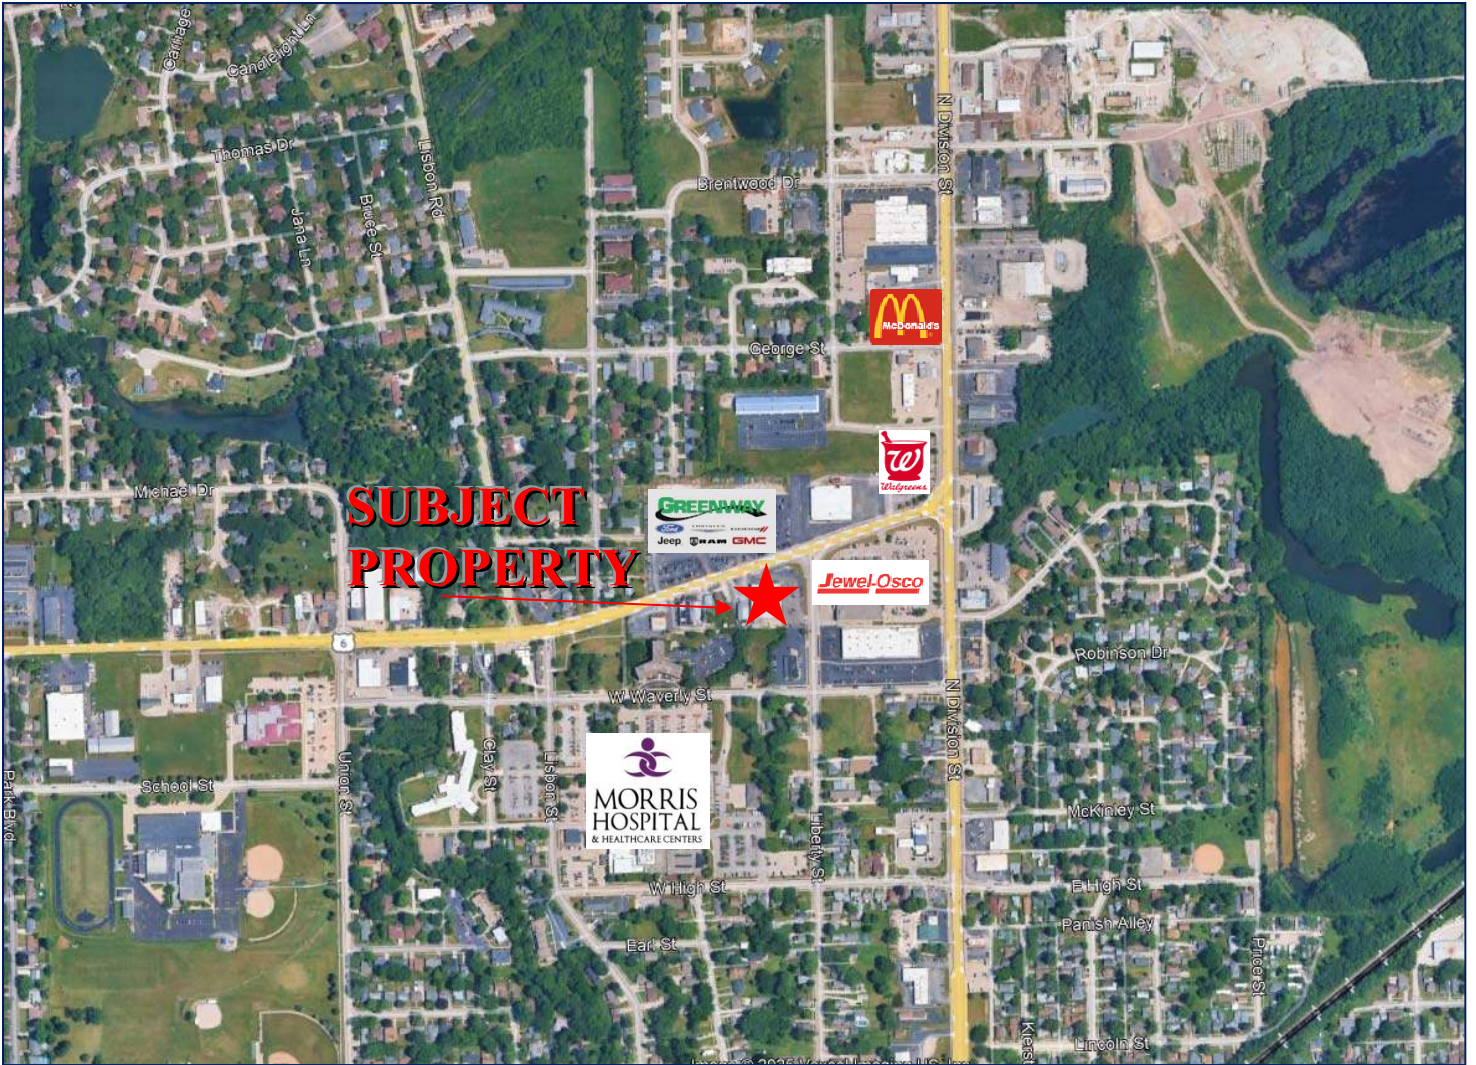

7695 Ashley Rd.
Morris, IL 60450
www.MARQUETTEPROPERTIES.com