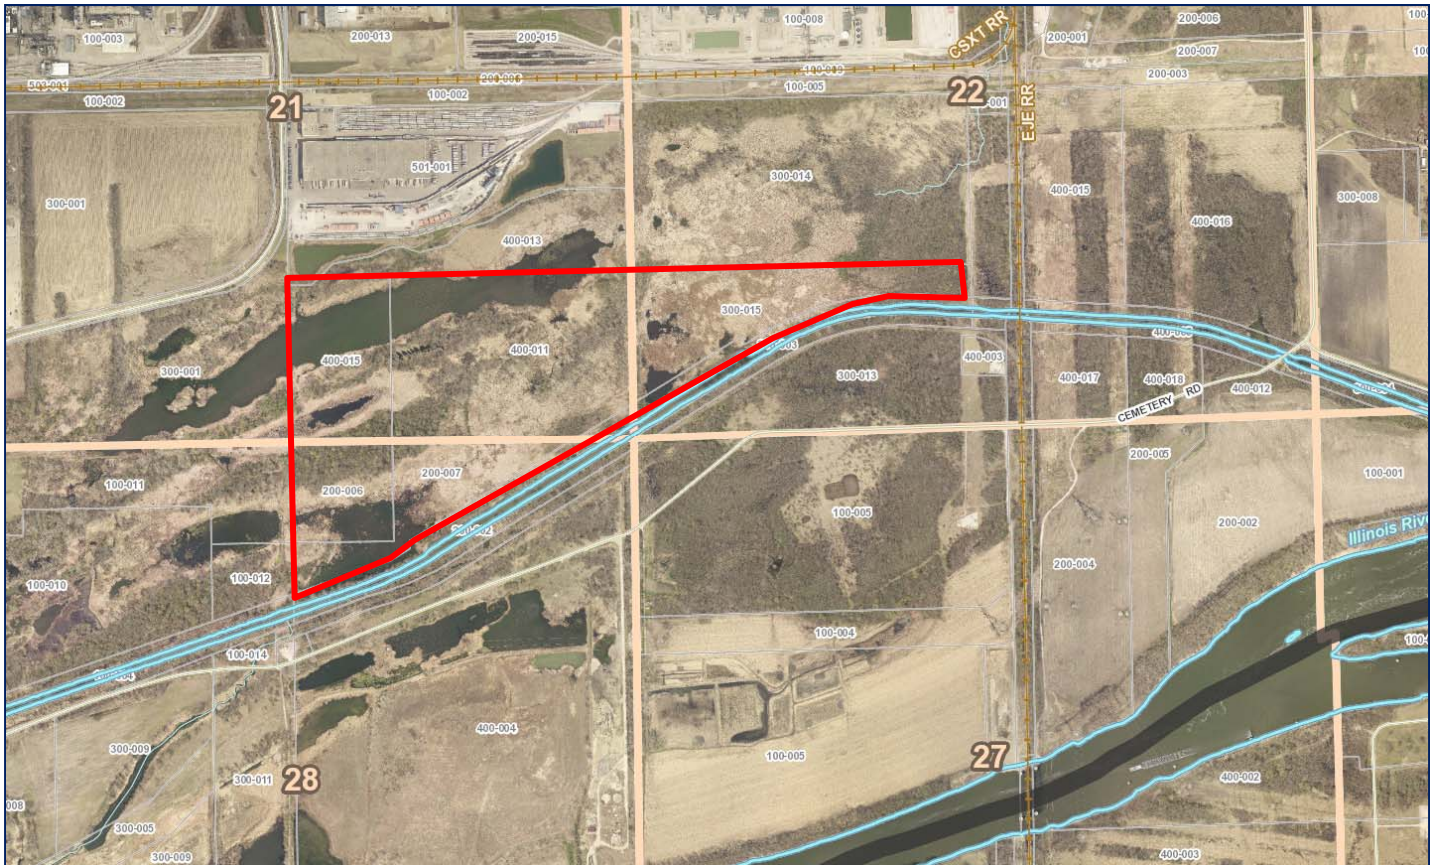

Acres: 142+/- ac.

Location: Tabler Rd. - Aux Sable Twp., Grundy Cty.

Price: \$2,500 per acre

Taxes: \$1.486.32 (2019)

Comments: Beautiful recreation property ideal for hunting & fishing. Property runs parallel to the I&M canal.