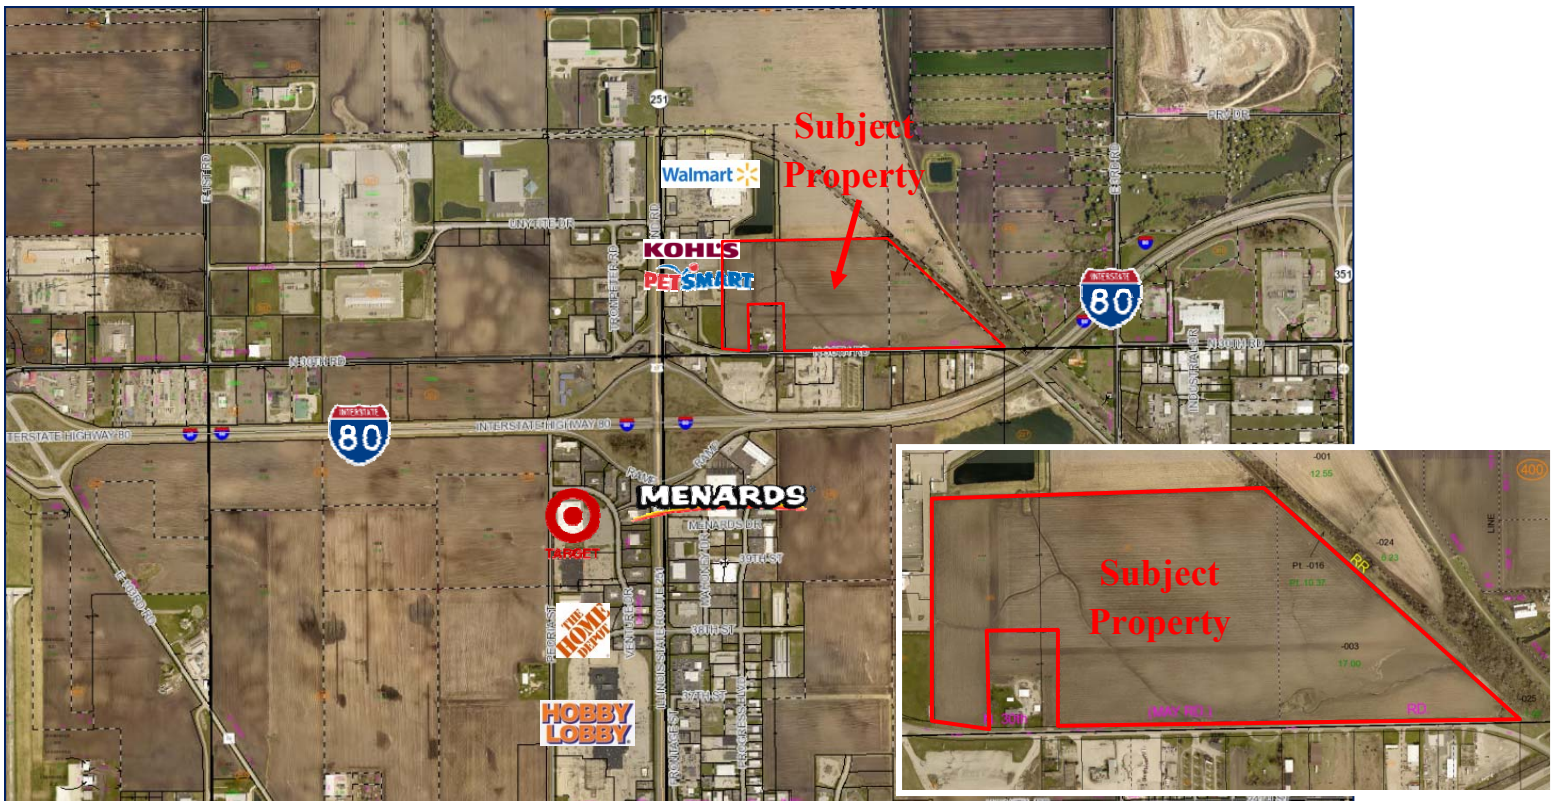

Acres: 70.61 ac

Location: LaSalle/Peru, IL. - LaSalle Cty.

Zoning: Currently LaSalle County. Ag.
Potential to annex & re-zone commercial/industrial.

Price: \$19,950 per ac.

Comments: Great opportunity to own an investment property. Property adjacent to Wal-Mart, Kohl's, Pet Smart and other retailers near I-80 interchange in LaSalle/Peru, IL. Class A Soils. City utilities available nearby.