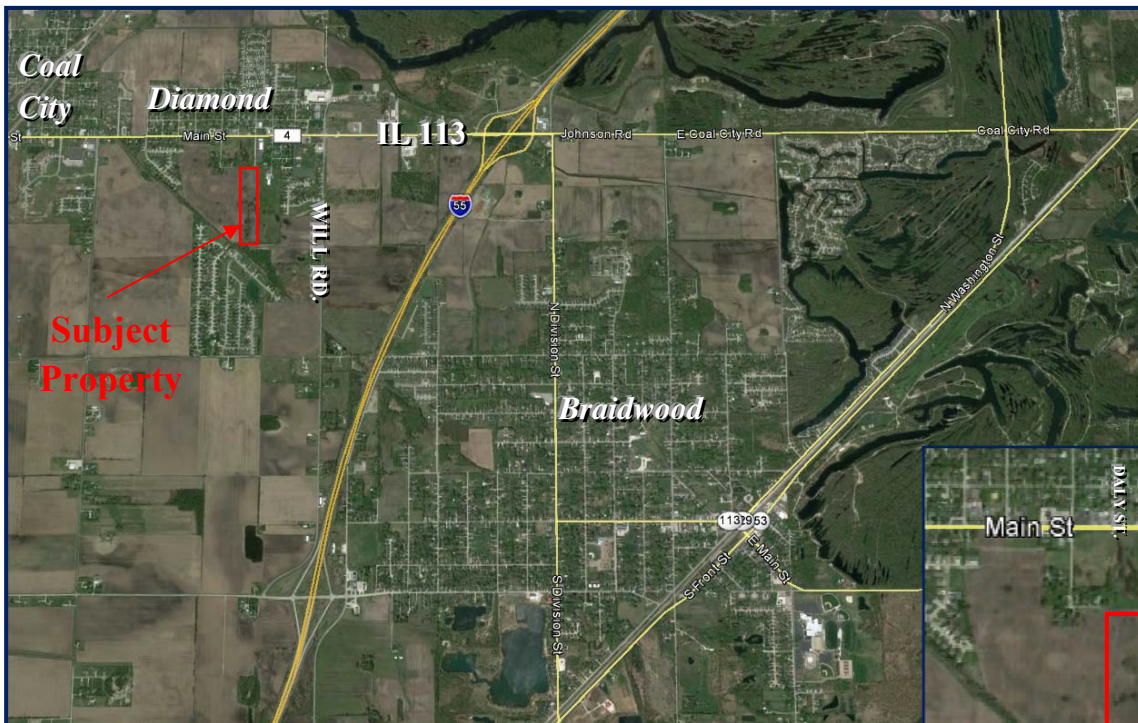

MARQUETTE PROPERTIES, INC.

Mark Hansen
Cell: 815-791-6344
Email: mark.marquetteprop@gmail.com

FOR SALE

20.5 Acres – Diamond, IL

- Acres:** 20.51 Acres (currently being farmed)
- Location:** Braceville Township - Diamond, IL
- Taxes:** \$154.72 (year 2015)
- Reduced Price:** \$10,750 per acre
- Comments:** Adjacent to the Village of Diamond, ideal for residential development. Utilities and road access adjacent to property.