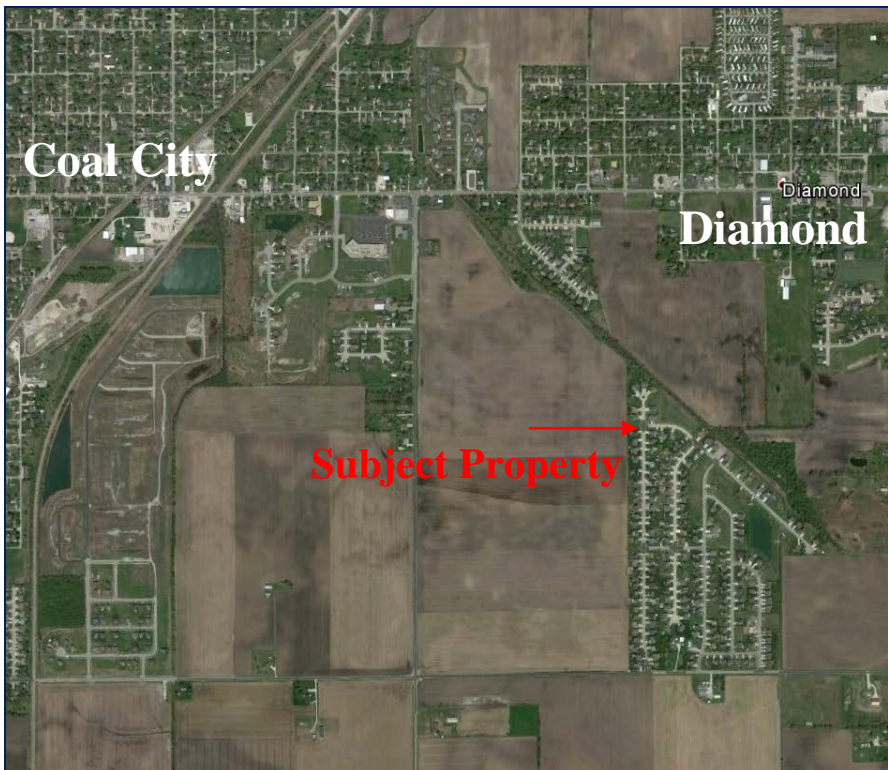

MARQUETTE PROPERTIES, INC.

Peter Fleming
Office: 815-941-0207
Cell: 773-882-6286
pfleming52@yahoo.com

Michael Fleming
Office: 815-941-0207
Cell: 815-347-5151
tuaminc@yahoo.com

FOR SALE

Two Duplex Lots in Diamond Estates Subdivision – Diamond, IL

- Acres:** .26 acres (per lot)
- Location:** 640/650 Laura Ln., Diamond, IL.
- Zoning:** Residential
- Reduced Price:** \$24,900 per lot
- Comments:** Reduced Pricing
Established Neighborhood
Finished lots ready for construction!