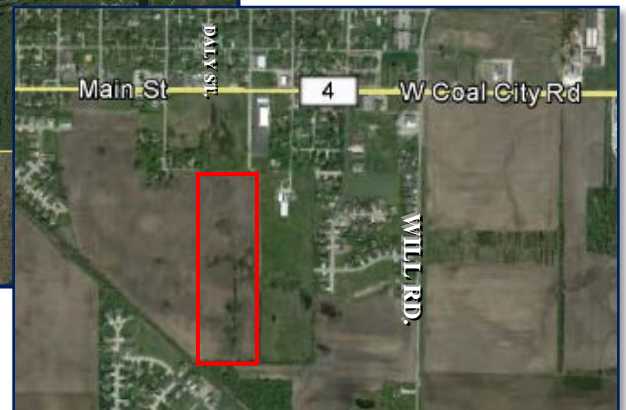

### 20.5 Acres – Diamond, IL

- Acres:** 20.51 Acres (currently being farmed)
- Location:** Braceville Township - Diamond, IL
- Taxes:** \$154.72 (year 2015)
- Reduced Price:** \$11,500 per acre
- Comments:** Adjacent to the Village of Diamond, ideal for residential development.  
Utilities and road access adjacent to property.